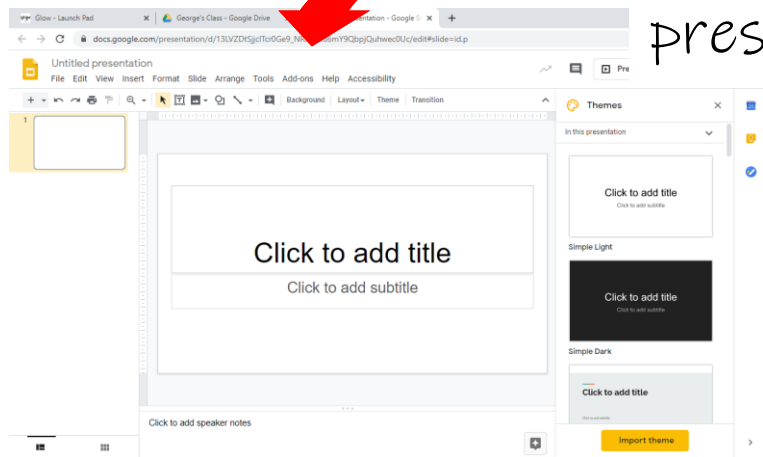

Google Slides in Glow

Slides will look very familiar if you've used other presentations

You can even **Import** other presentations from other software

Add a **title** to your Slides

Add presenter notes with **Voice Typing**