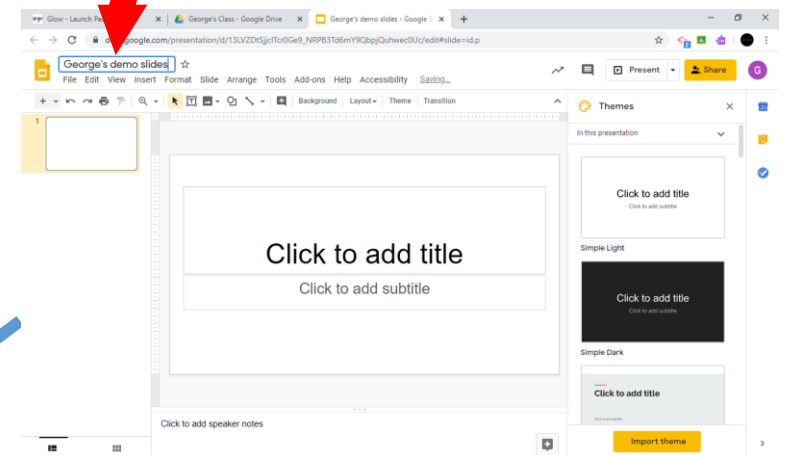

Google Slides in Glow

Slides will look very familiar if you've used other presentations

You can even **Import** other presentations from other software

Add a **title** to your Slides

Add presenter notes with **Voice Typing**