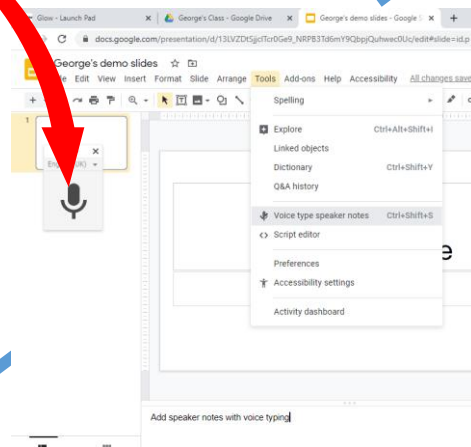

Google Slides in Glow

Slides will look very familiar if you've used other presentations

You can even **Import** other presentations from other software

Add a **title** to your Slides

Add presenter notes with **Voice Typing**

Use **Explore** button to get suggested images and even layouts for Slides

Host live **Q&A** sessions on your Slides - take questions from your class or anyone you share the Slides code with