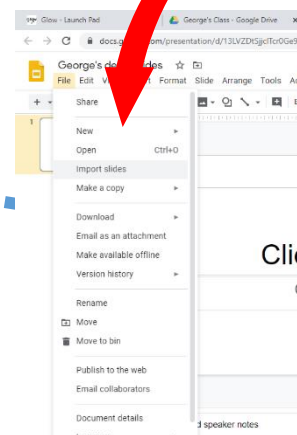

Google Slides in Glow

Slides will look very familiar if you've used other presentations

You can even **Import** other presentations from other software

Add a **title** to your Slides

Add presenter notes with **Voice Typing**