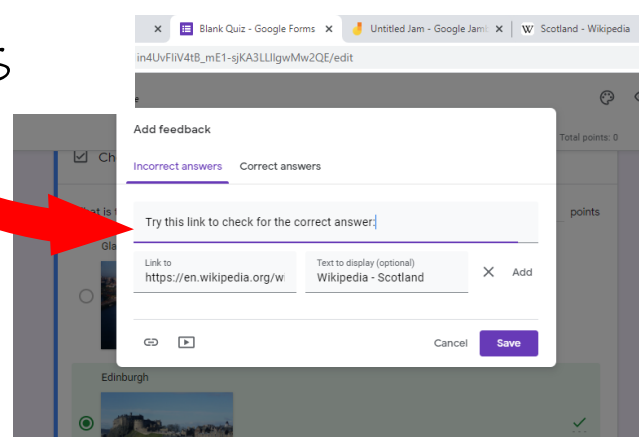

Google Forms in Glow

Assign and create a new Quiz from your Google Classroom

Or start a new Form or Quiz from scratch or a template

Choose from lots of different types of questions

Add pictures to questions to support learners' thinking

Add instant feedback to answers, guiding learners with incorrect answers

Or flip the learning and use a video to share knowledge before quizzing