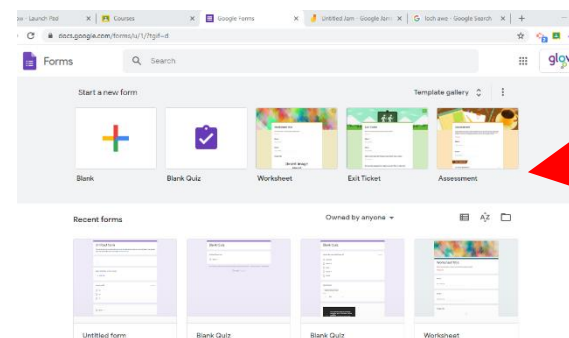

Google Forms in Glow

Assign and create a new Quiz from your Google Classroom

Or start a new Form or Quiz from scratch or a template

Choose from lots of different types of questions

Add pictures to questions to support learners' thinking

Add instant feedback to answers, guiding learners with incorrect answers

Or flip the learning and use a video to share knowledge before quizzing