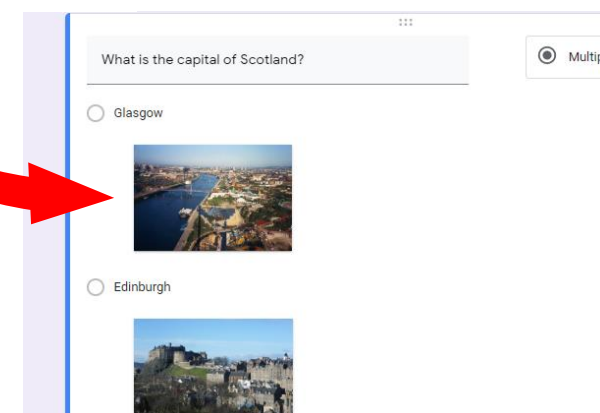

Google Forms in Glow

Assign and create a new Quiz from your Google Classroom

Or start a new Form or Quiz from scratch or a template

Choose from lots of different types of questions

Add pictures to questions to support learners' thinking