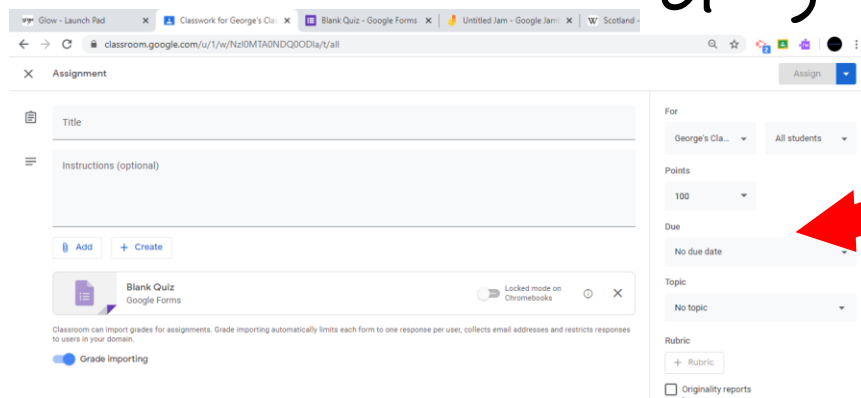

Google Forms in Glow

Assign and create a new Quiz from your Google Classroom

Or start a new Form or Quiz from scratch or a template

Choose from lots of different types of questions

Add pictures to questions to support learners' thinking

Add instant feedback to answers, guiding learners with incorrect answers

Or flip the learning and use a video to share knowledge before quizzing