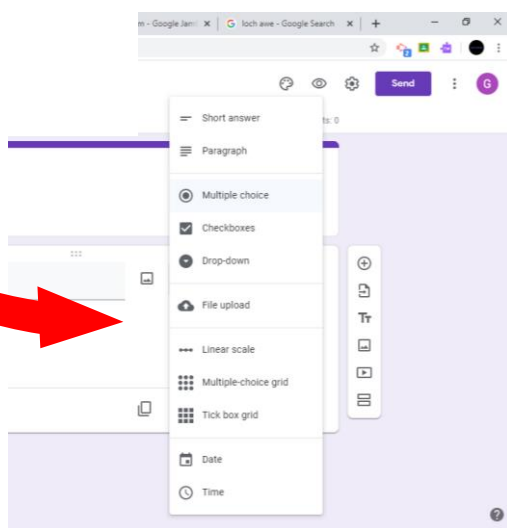

Google Forms in Glow

Assign and create a new Quiz from your Google Classroom

Or start a new Form or Quiz from scratch or a template

Choose from lots of different types of questions

Add pictures to questions to support learners' thinking

Add instant feedback to answers, guiding learners with incorrect answers

Or flip the learning and use a video to share knowledge before quizzing