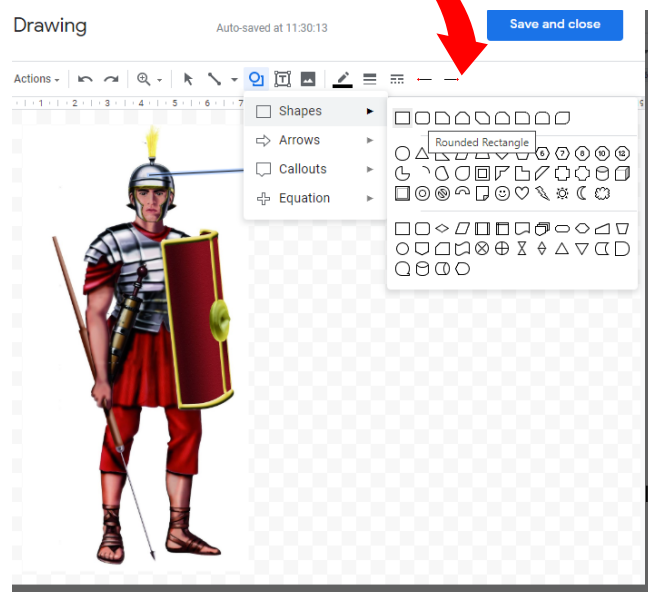

Google Drawings in Glow

Insert Drawings to make your Docs more interactive

Go to **Insert** on the top menu and select Drawing +new

The **Line** and **Shape** tools can be used to add labels to your image

Use the **Image** button to add images from the web with Google search

Shapes on Drawings work as **text boxes** so learners can input answers on labels