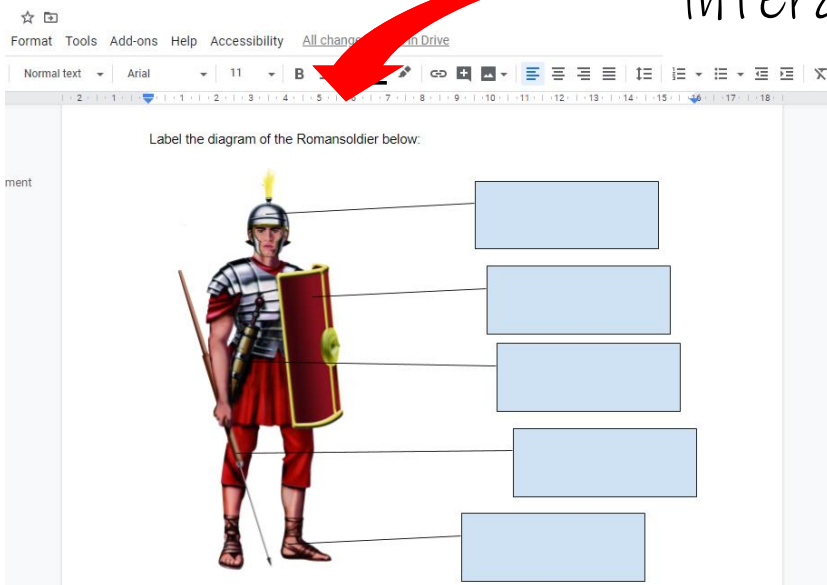

Google Drawings in Glow

Insert Drawings to make your Docs more interactive

Go to **Insert** on the top menu and select Drawing +new

The **Line** and **Shape** tools can be used to add labels to your image

Use the **Image** button to add images from the web with Google search

Shapes on Drawings work as **text boxes** so learners can input answers on labels